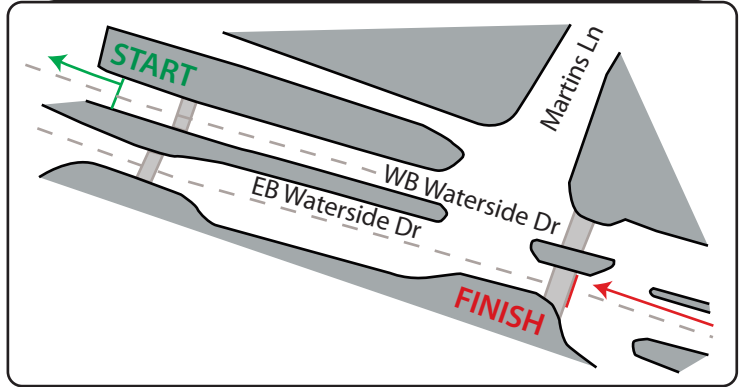

Wounded Warrior 5k

Norfolk, VA

USATF Certificate : VA11040RT

Effective : 8/23/11-12/31/21

GPS coordinates given only to assist in getting close to marked locations. NOT to be use to replace lost marks. NAD 83
 Start: N36.845225° W76.292542°
 1 mile: N36.859320° W76.290594°
 2 mile: N36.854927° W76.285932°
 3 mile: N36.844279° W76.289078°
 Finish: N36.845245° W76.291865°

Points marked with nail/washer and paint, and on nearest curb to runner.

Start : 16.5-foot West light post, S/N 30B-26213G-16-9 on Waterside Drive, Norfolk, VA.

Mile 1: 25-foot North of light post, S/N N0517-AD34.

Mile 2: 13-foot 6-inch North of light post, S/N N0517-DB20, in front of Crowne Plaza Hotel, 700 Monticello.

Mile 3: In West of light post, S/N N0516-AH59.

Finish: Intersection of Waterside Drive and Martin Street on EB Waterside Drive.

Start elevation: 57' Finish: 56' High point: 112' Low point: 10' 3

Measurement & Mapping by Gene Tutko & Manny Cordero, July 2011 Elevation profile by MapMyRun.com