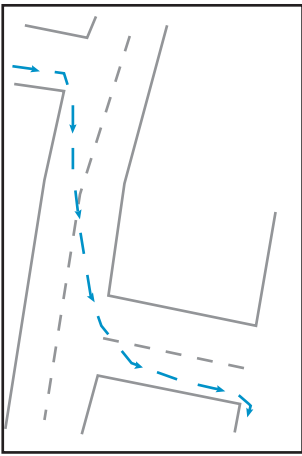

Wounded Warrior 5k

Norfolk, VA

USATF Certificate : VA11040RT

Effective : 8/23/11-12/31/21

GPS coordinates given only to assist in getting close to marked locations. NOT to be use to replace lost marks. NAD 83
 Start: N36.845225° W76.292542°
 1 mile: N36.859320° W76.290594°
 2 mile: N36.854927° W76.285932°
 3 mile: N36.844279° W76.289078°
 Finish: N36.845245° W76.291865°

Points marked with nail/washer and paint, and on nearest curb to runner.

Start : 16.5-foot West light post, S/N 30B-26213G-16-9 on Waterside Drive, Norfolk, VA.

Mile 1: 25-foot North of light post, S/N N0517-AD34.

Mile 2: 13-foot 6-inch North of light post, S/N N0517-DB20, in front of Crowne Plaza Hotel, 700 Monticello.

Mile 3: In West of light post, S/N N0516-AH59.

Finish: Intersection of Waterside Drive and Martin Street on EB Waterside Drive.